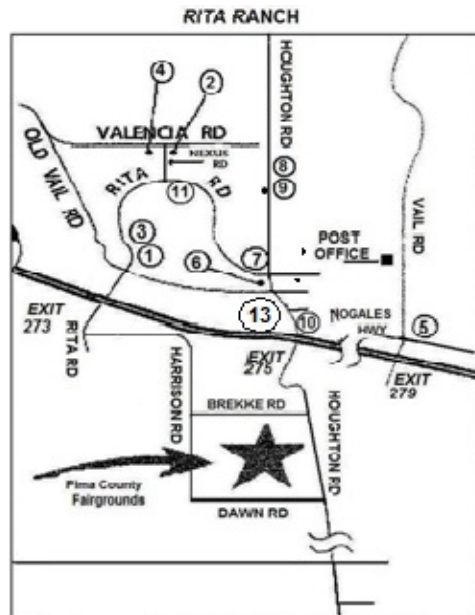

RITA RANCH SHOPPING & BUSINESS LOCATOR (map below)

1. 1 – Rita Ranch Market Gas Station, Mexican Restaurant
2. 2 – Walgreens - 9184 E Valencia Rd 520-574-8325
3. 3 – Domino's Pizza – 8045 E S Rita Rd – 520-325-5050
4. 4 – Safeway, Chinese Combo (fast food) Blockbuster Video Sales/Rental, Subway, Dry Cleaner, Hair Salon, Grandma Tony's Pizza, Café' Bonita 520-663-1733, Water Haven (water Store) UPS Store, Thai Restaurant
5. 5 –Vail Steakhouse -13005 E Benson Hwy (freeway frontage Rd) 520-762-8777
6. 6 – Carondelet Medical Mall 8290 Houghton Rd 520-873-6200 & Medical Mall At Rita Ranch #180 520-873-3100
7. 7 – Fry's Food Store, Pharmacy, Chase Bank, Bank of America, Pizza Hut, Allstate Insurance, Baskin Robbins Brueggers Bagels, Verizon Communications
8. 8 – Chuy's Mesquite Broiler 7585 S Houghton – 520-633-3691
9. 9 -- Madera Animal Hospital 7681 S Houghton 520-574-3700
10. 10 – Cactus Country RV Resort 10195 S Houghton
11. 11 – Tucson Medical Center Urgent Care 9348 E Rita Rd 520-623-4000 M-F 12-8 & 12-4 Saturday

VETERINARY CLINICS:

A- Southwest Veterinary Specialists 7474 E Broadway 520-790-4742 Blvd, 520-888-3177 – 24 Hr. Emergency B- Eastpointe Pet Clinic – 6470 E 22nd Street, C-Pima Pet Clinic 4832 E Speedway Blvd, 520-327-5624 F- Pilot Travel Center (I-10 exit 268) 5570 E Travel Plaza Way, Tucson, AZ 520-663-3348 Across from Triple T Truck Stop.	D –Madera Animal Hospital Listed on (RITA RANCH MAP 9 above) 7601 S Houghton Rd, 520-574-3700 E – Rita Ranch Pet Clinic, 8130 S Houghton Rd, (520) 624-6100