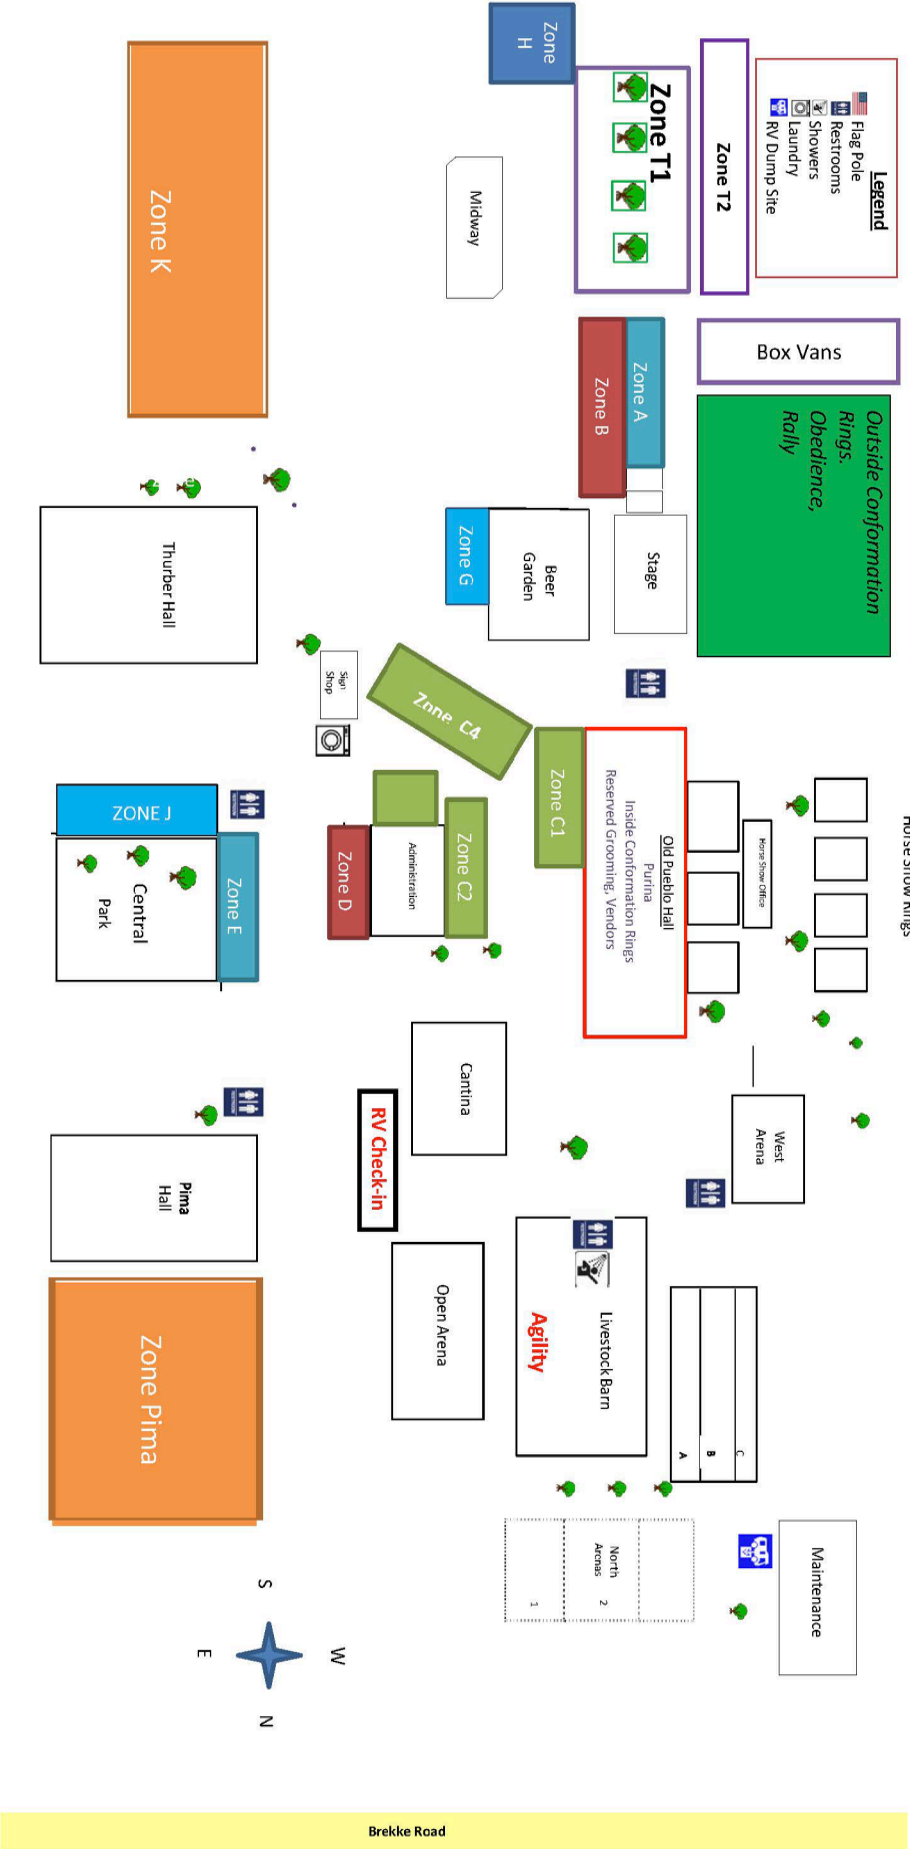

North →

Old Pueblo Hall

Not To Scale!

This map is not scaled to size.

Houghton Road

Lure Coursing